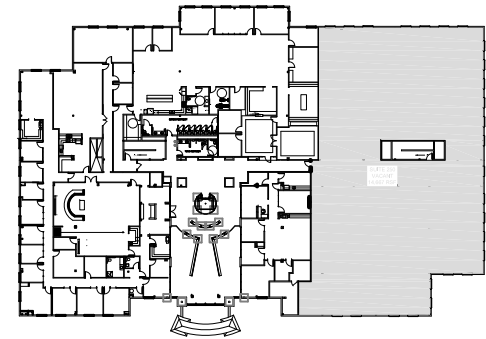

PARKWAY CENTER- SUITE 250

11603 WEST COKER LOOP
SAN ANTONIO, TX
14,667 RSF

[LOCATION MAP: LEVEL 2

SUITE 250
14,667 RSF