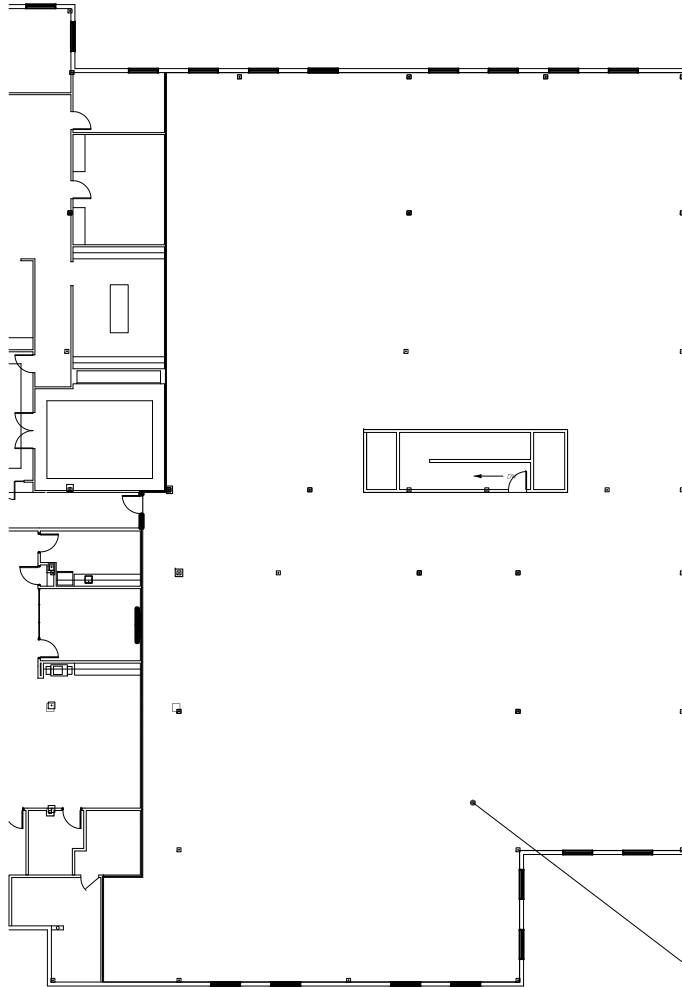

PARKWAY CENTER- SUITE 250

11603 WEST COKER LOOP
SAN ANTONIO, TX
14,667 RSF

[LOCATION MAP: LEVEL 2

SUITE 250
14,667 RSF