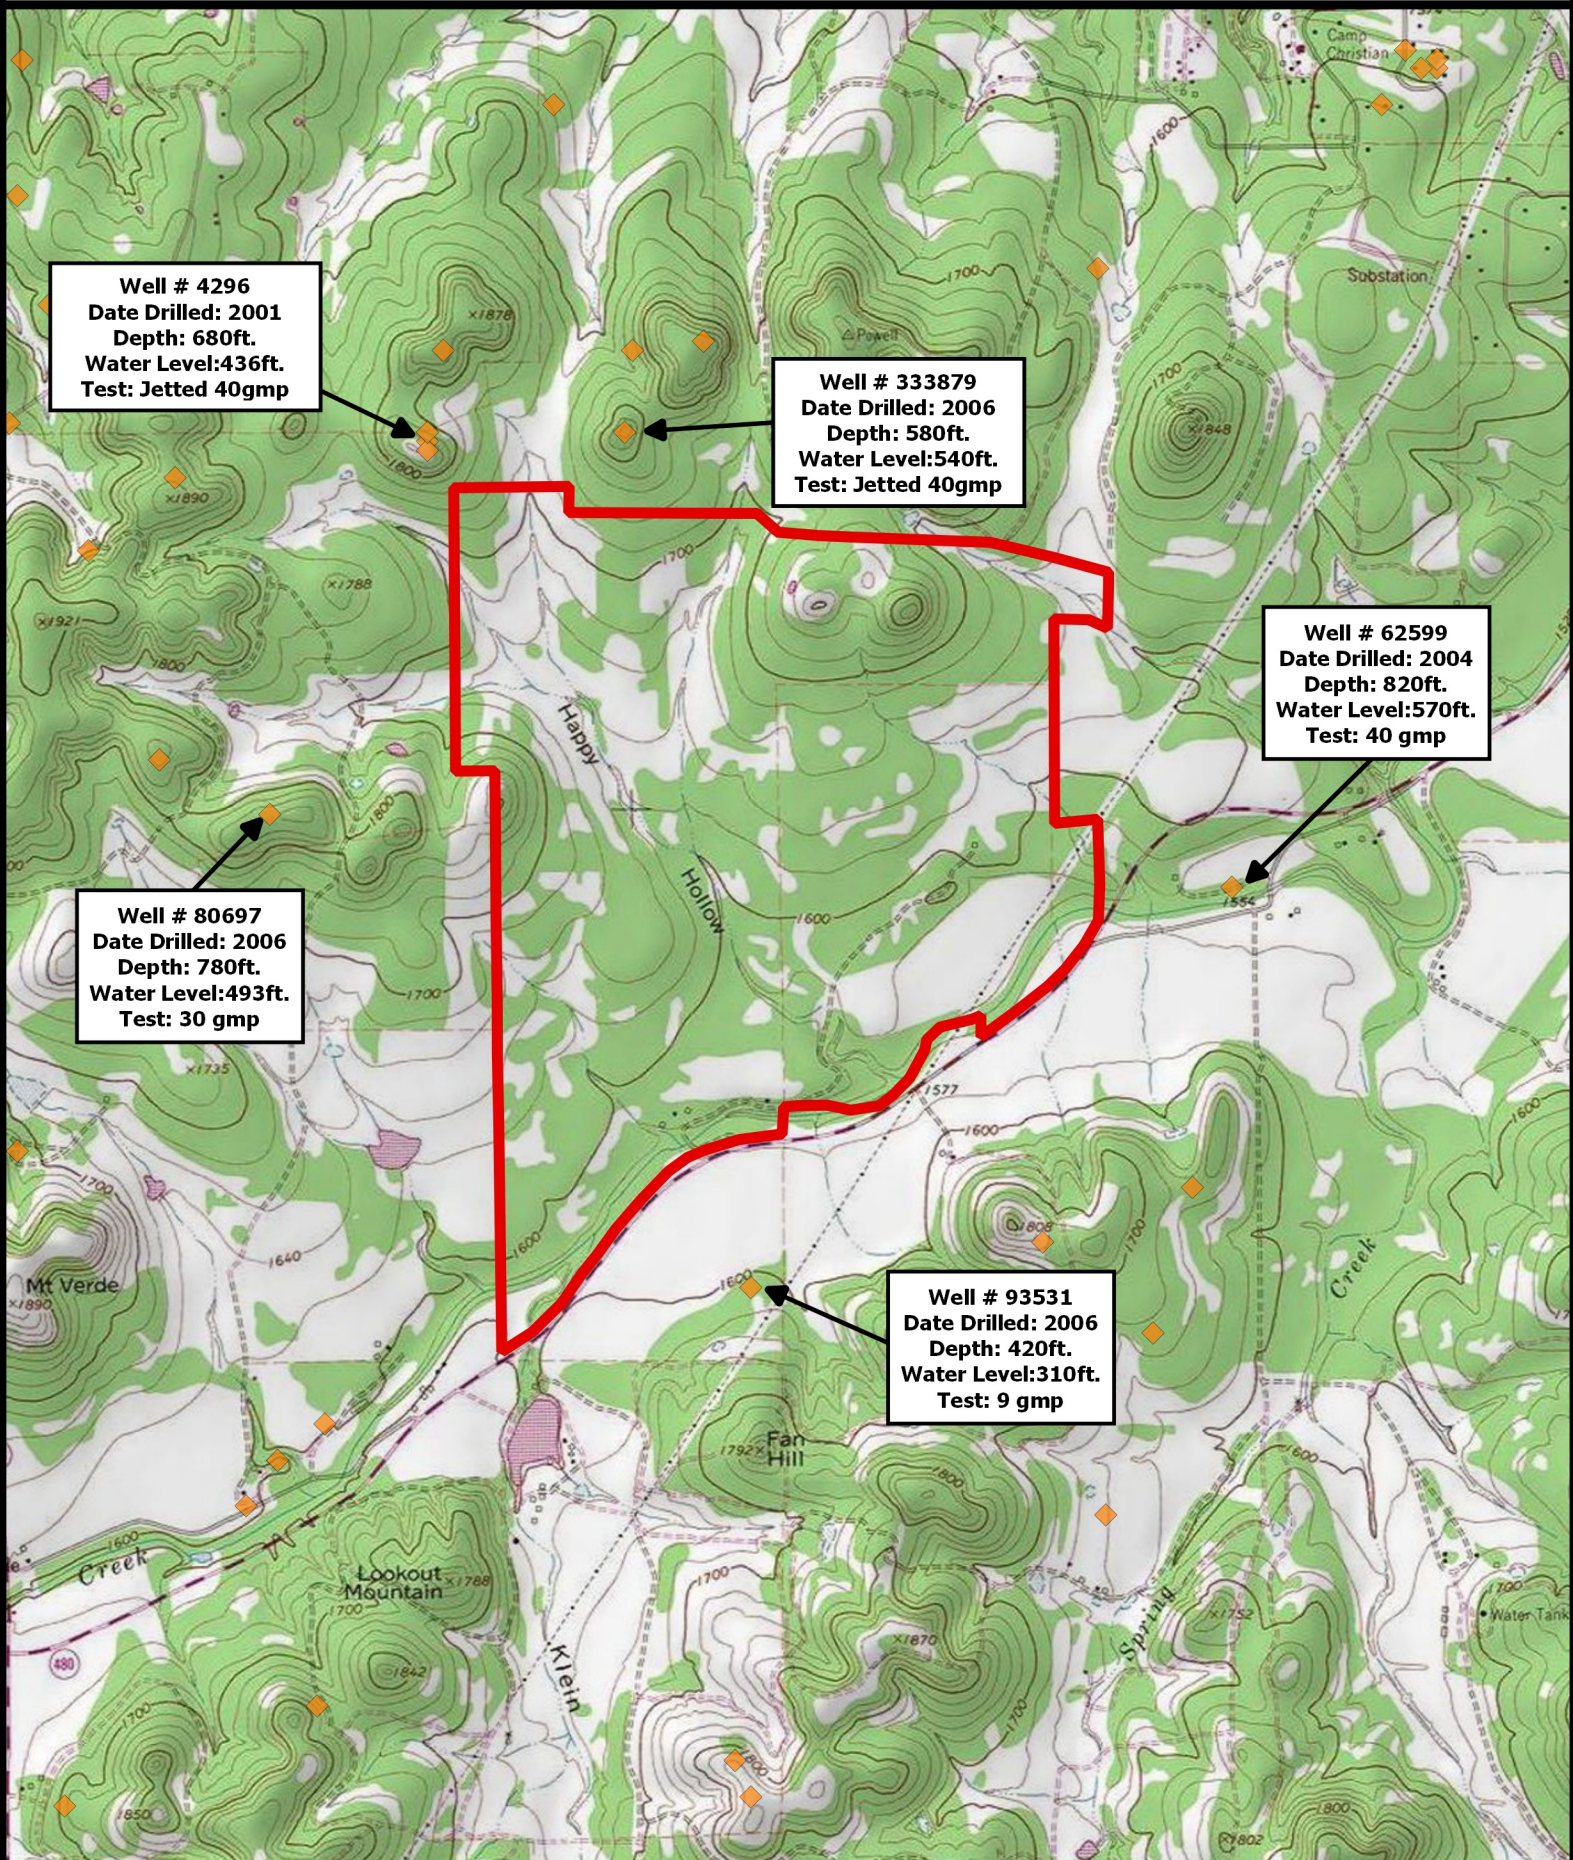

WEHMEYER RANCH - 1,047.85 +/- ACS, KERR COUNTY

Map holds no warranties Express or Implied

0 0.25 0.5 0.75 1 Mi.