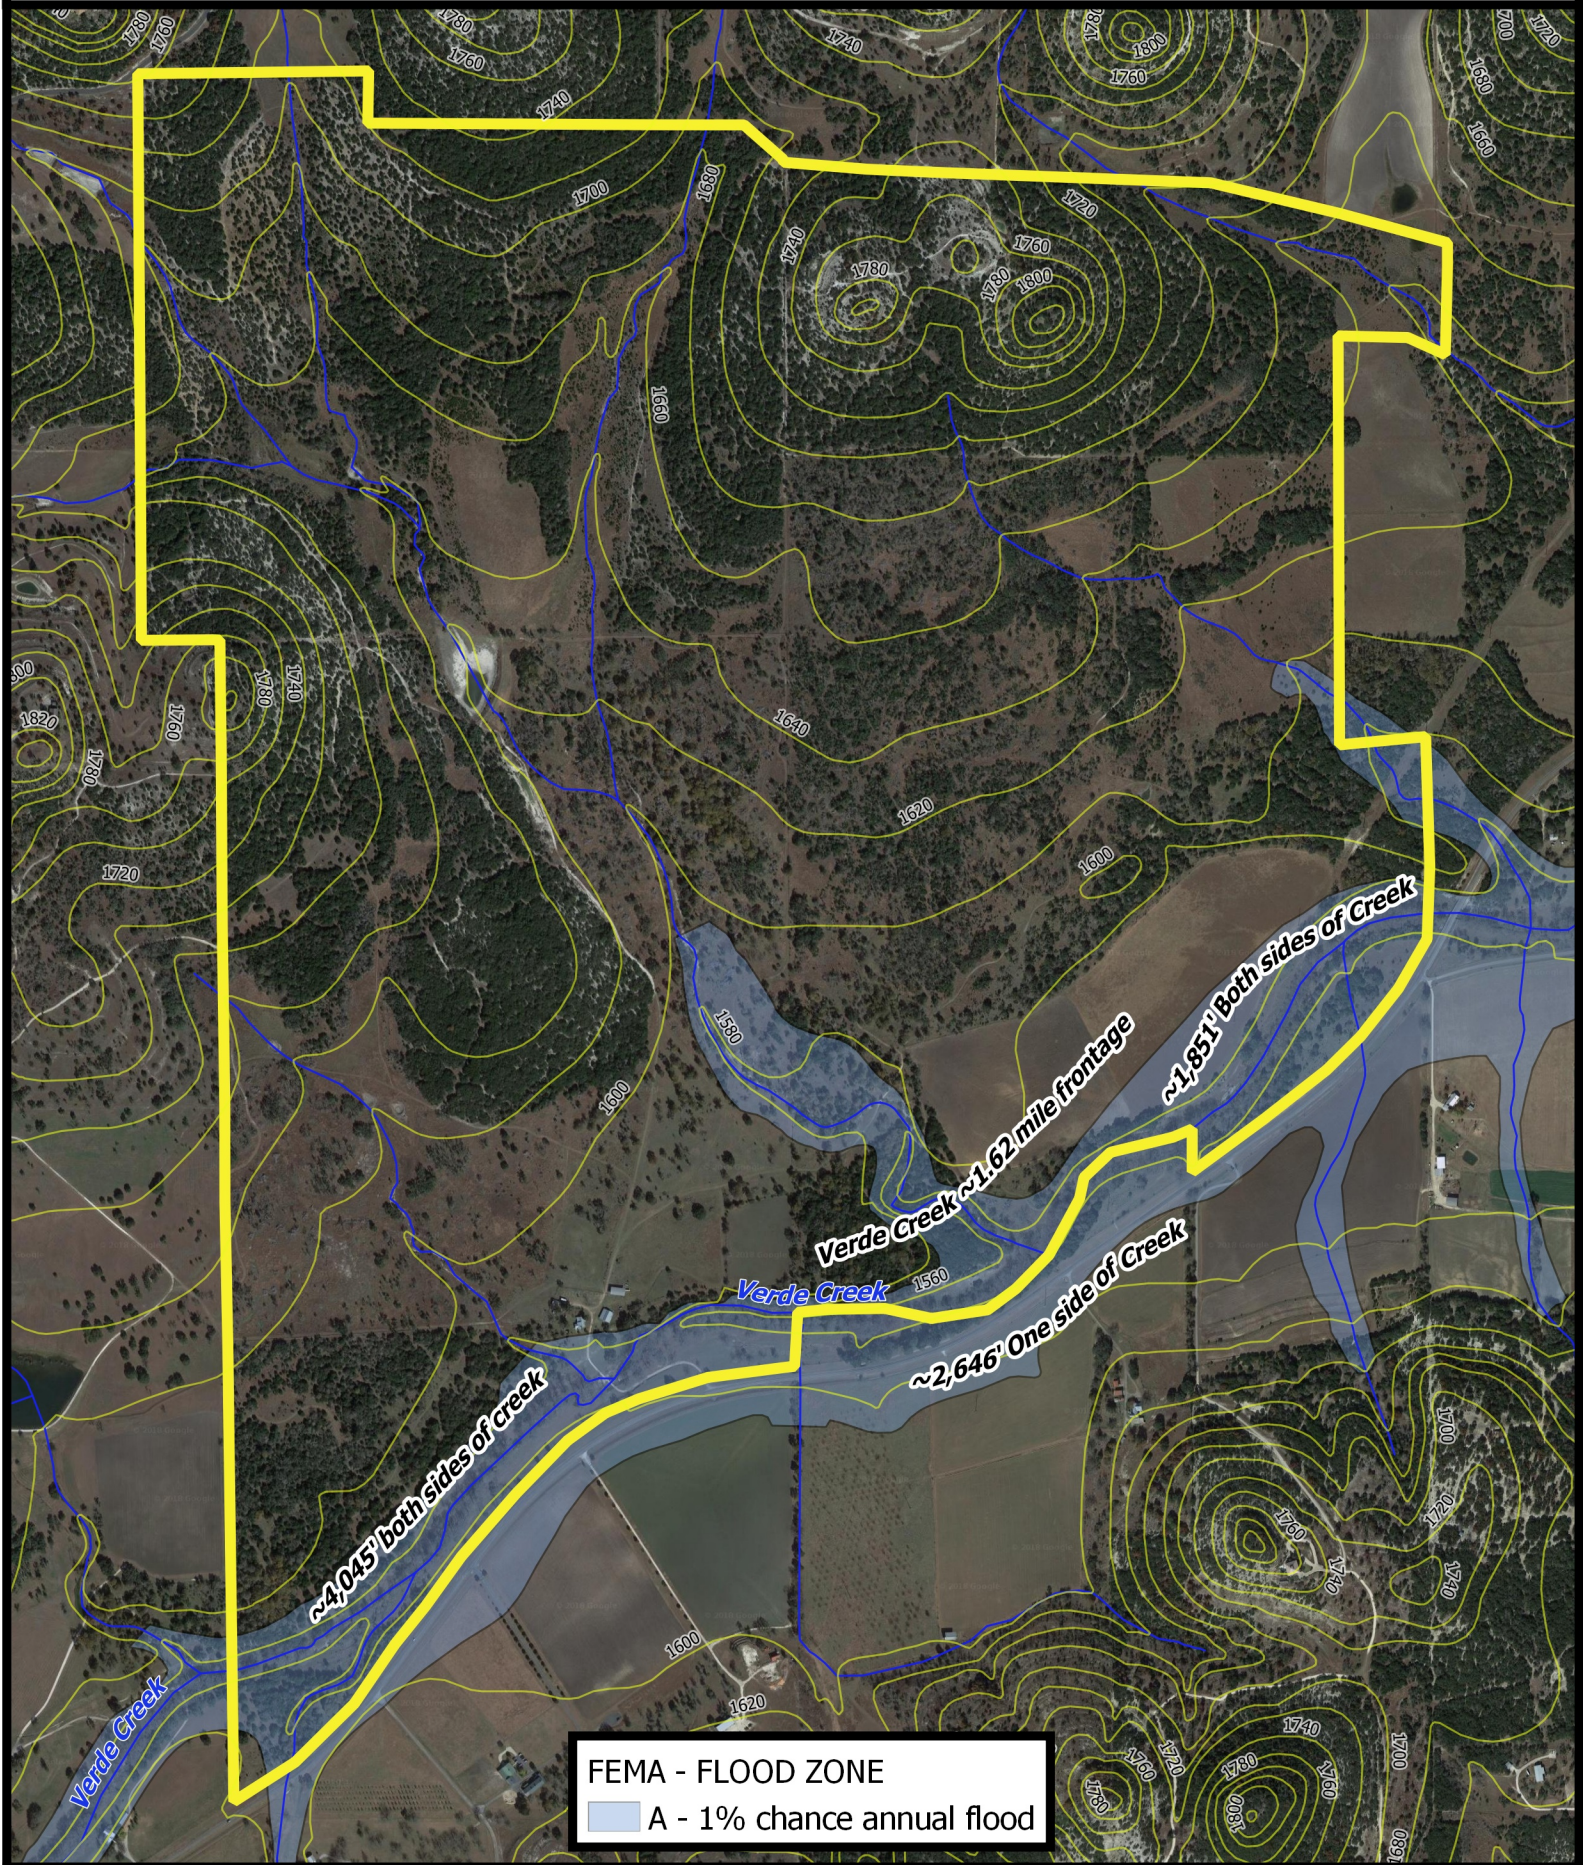

WEHMEYER RANCH - 1,047.85 +/- ACS, KERR COUNTY

FEMA - FLOOD ZONE
A - 1% chance annual flood

Map holds no warranties Express or Implied

0 750 1500 2250 3000 ft