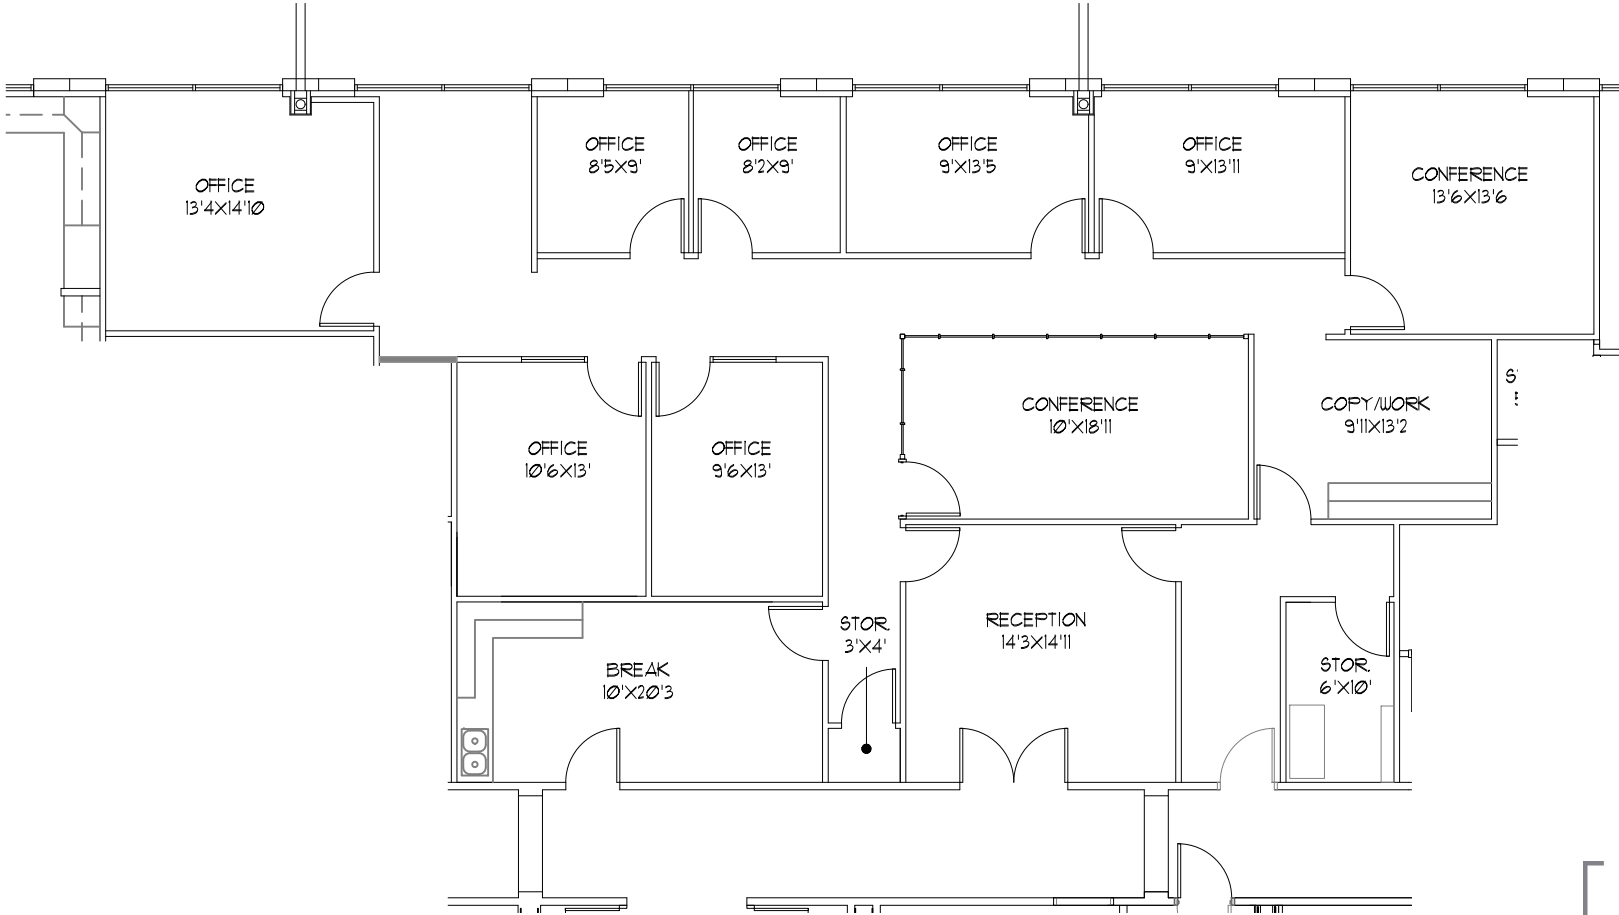

SHAVANO CENTER III

LEVEL ONE
SAN ANTONIO, TEXAS

VACANT
3,122 RSF

[DRAWING INFO. _____]

SCALE: 3/32" = 1'-0"
LEVEL ONE
6/1/18